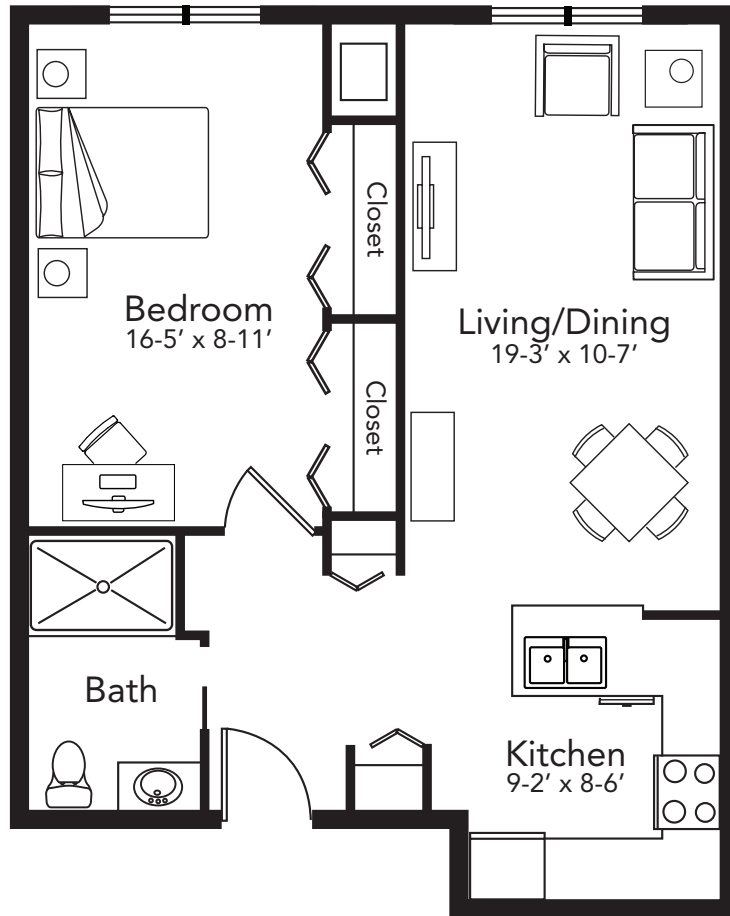

One Bedroom  
675 square feet

Monthly Rent \$1,746  
with second occupant \$2,021

Included in the monthly rent: private apartment with private bath, kitchen with appliances, five meals per month (additional meals available), satellite television, wireless internet service, emergency pull cords with 24-hour emergency response, all utilities except phone, individual climate controls for heat and air conditioning, daily safety checks, scheduled social events, scheduled transportation, wellness programs, daily exercise classes, access to all community spaces, on-site chaplaincy and worship services, care staff on site 24-hours daily