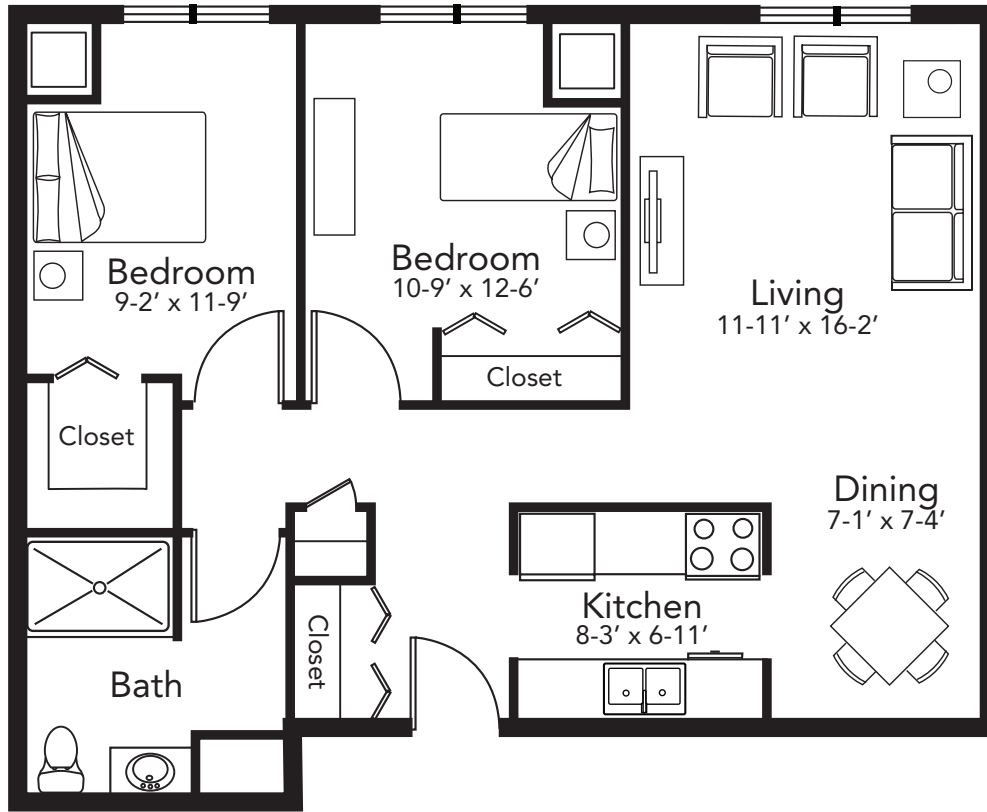

Two Bedroom  
840 square feet

Monthly Rent \$2,150  
with second occupant \$2,425

Included in the monthly rent: private apartment with private bath, kitchen with appliances, five meals per month (additional meals available), satellite television, wireless internet service, emergency pull cords with 24-hour emergency response, all utilities except phone, individual climate controls for heat and air conditioning, daily safety checks, scheduled social events, scheduled transportation, wellness programs, daily exercise classes, access to all community spaces, on-site chaplaincy and worship services, care staff on site 24-hours daily