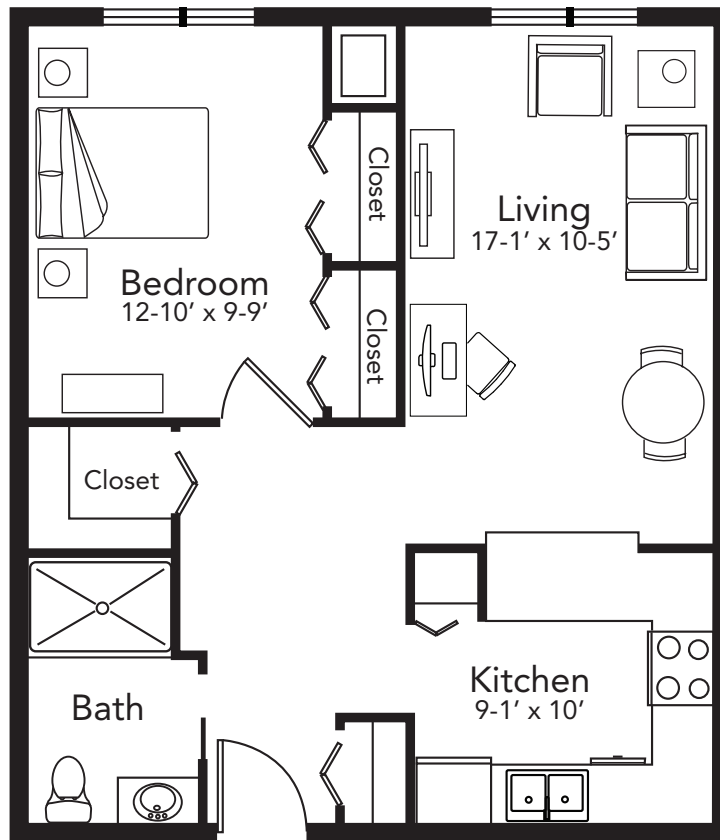

One Bedroom
600 square feet

Monthly Rent \$1,584
with second occupant \$1,859

Included in the monthly rent: private apartment with private bath, kitchen with appliances, satellite television, wireless internet service, emergency pull cords with 24-hour emergency response, all utilities except phone, individual climate controls for heat and air conditioning, daily safety checks, scheduled social events, scheduled transportation, wellness programs, daily exercise classes, access to all community spaces, on-site chaplaincy and worship services, care staff on site 24-hours daily