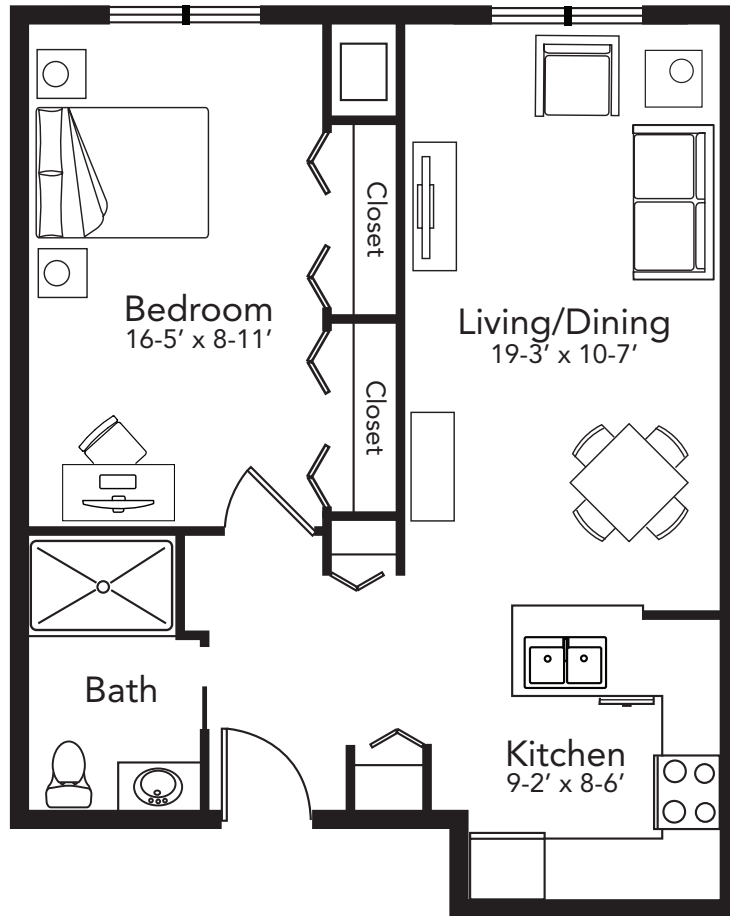

One Bedroom  
675 square feet

Monthly Rent \$1,746  
with second occupant \$2,021

Included in the monthly rent: private apartment with private bath, kitchen with appliances, satellite television, wireless internet service, emergency pull cords with 24-hour emergency response, all utilities except phone, individual climate controls for heat and air conditioning, daily safety checks, scheduled social events, scheduled transportation, wellness programs, daily exercise classes, access to all community spaces, on-site chaplaincy and worship services, care staff on site 24-hours daily