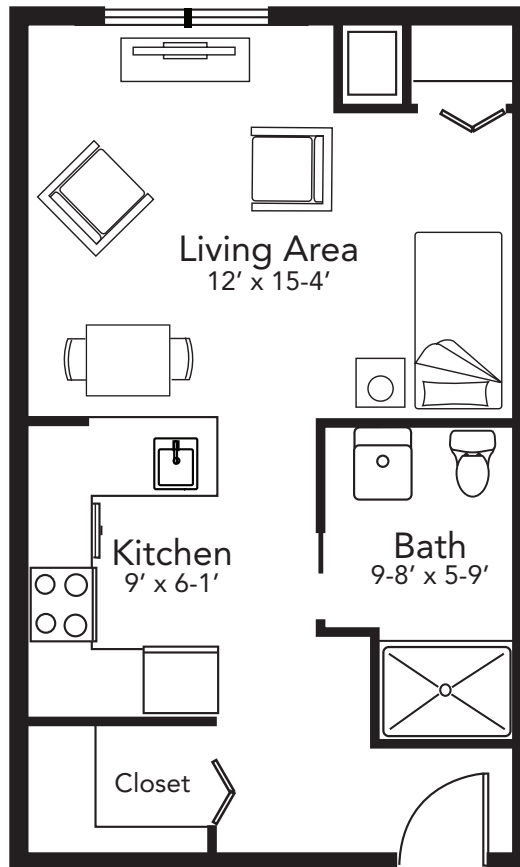

Studio  
440 square feet

Monthly Rent \$1,226

Included in the monthly rent: private apartment with private bath, kitchen with appliances, satellite television, wireless internet service, emergency pull cords with 24-hour emergency response, all utilities except phone, individual climate controls for heat and air conditioning, daily safety checks, scheduled social events, scheduled transportation, wellness programs, daily exercise classes, access to all community spaces, on-site chaplaincy and worship services, care staff on site 24-hours daily