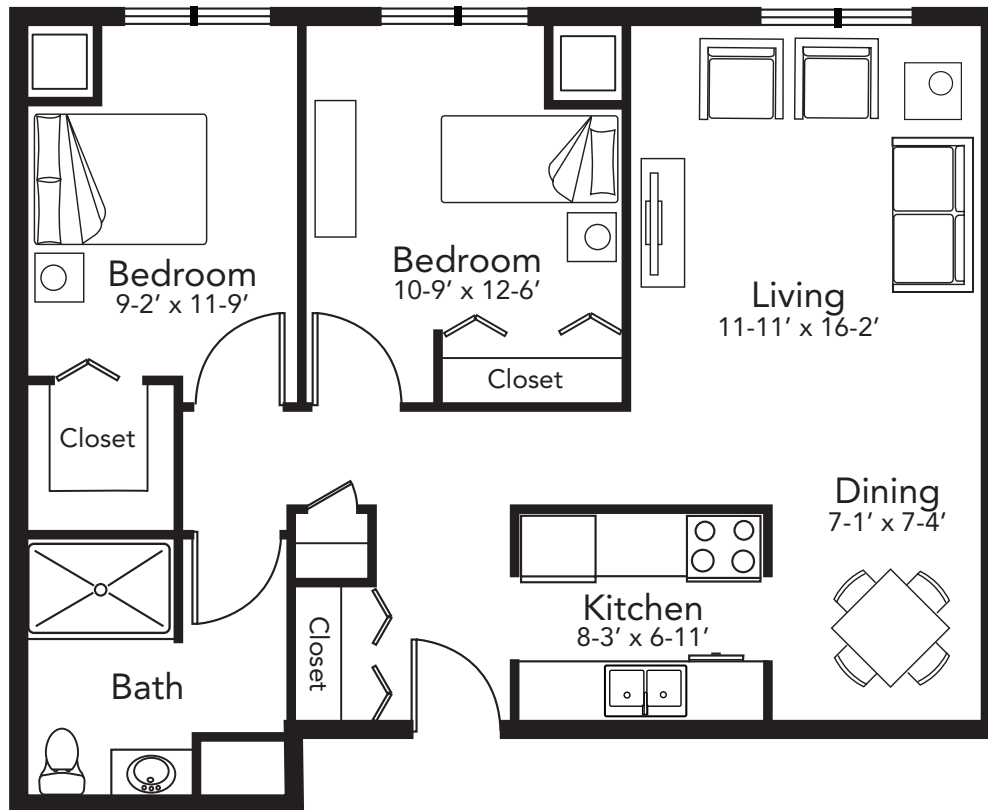

Two Bedroom  
840 square feet

Monthly Rent \$2,150  
with second occupant \$2,425

Included in the monthly rent: private apartment with private bath, kitchen with appliances, satellite television, wireless internet service, emergency pull cords with 24-hour emergency response, all utilities except phone, individual climate controls for heat and air conditioning, daily safety checks, scheduled social events, scheduled transportation, wellness programs, daily exercise classes, access to all community spaces, on-site chaplaincy and worship services, care staff on site 24-hours daily